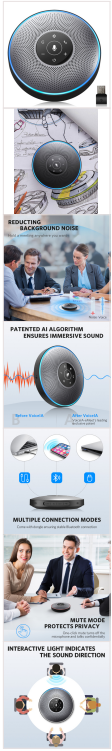

# Bluetooth Conference speaker OfficeCore M2

248480

eMeet M2 Bluetooth is a perfect speakerphone for smaller meetings of up to 8 people. Notable features include 10 hours of battery life, 360° voice recognition, noise reduction, vast compatibility with popular meeting software as well as intuitive control buttons.