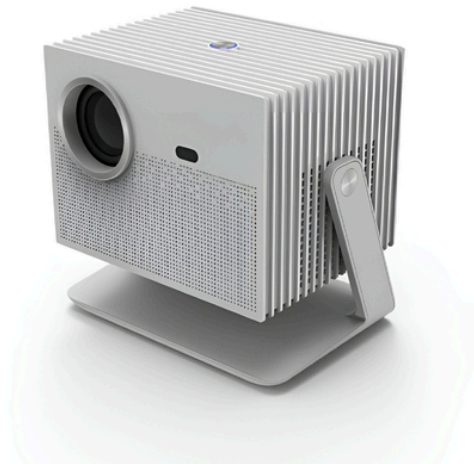

BladeCine Cube 600 True 600 ISO Lumens, White

254338

True 600 ISO Lumens Brightness You Can Trust The Cube 600 achieves its impressive brightness through a specially designed, industry-leading high-transparency pure glass panel, offering more than 30% higher light transmission compared to conventional resin or semi-resin panels. With 600 ISO lumens of true brightness and native 1080P resolution, it brings you crystal-clear, vibrant images for an immersive viewing experience every time.

Farve

PRODUCT DETAILS

Dust-proof Fully Sealed Optical Engine

Say goodbye to the high maintenance costs and hassles of traditional open optical engines. The Cube 600's advanced Dust-proof Fully Sealed Optical Engine keeps your projector free of black spots.

Exclusive Thermoelectric Cooler

Unlike traditional projectors that rely on fan cooling, the Cube 600 features an exclusive Thermoelectric Cooler that boosts cooling efficiency by over 50%. It's the ultimate solution for burn-in issues on LCD projectors.

Portable EPP Case

Effortlessly take your projector anywhere - from camping trips to business meetings - with the durable and lightweight EPP case, designed for superior protection.

What's in the box

- Cube 600
- IR Backlight Remote
- Power Cable
- 360° Adjustable Gimbal
- Carry Case