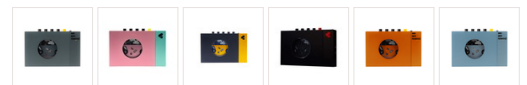

we are rewind

We Are Rewind Portable Cassette Player with Bluetooth, Keith

252428

Embrace nostalgia with We Are Rewind's modernized cassette players, featuring 12-hour lithium batteries, Bluetooth 5.1 connectivity, and a premium aluminum case. Enjoy analog sound with the quality and convenience of today's technology.

Colour

PRODUCT DETAILS

(Re)discover all the pleasure of analog sound with our modernized cassette players.

Like the old-school cassette players, our players have fast forward/rewind buttons, a headphone output, a volume control and an audio input so you can create your own mixtapes. But because you have to keep up with the times, we've added a few modern touches.

First, we've replaced the batteries with a rechargeable lithium battery that provides up to 12 hours of continuous playback. It's more practical and environmentally friendly.

We also built in a Bluetooth 5.1 connection so you can connect the player to your headphones or wireless speaker in seconds. It may not sound like much, but it's a world first!

On the audio side, our engineers worked hard to optimize the mechanism to be as close as possible to the best of the time. And the result is there. Today, you won't find better on the new market!

Finally, we paid special attention to the design and materials used. As for the very first Sony Walkman, the TPS-I2, we avoided plastic and preferred an aluminum case for a "cool touch" and a real quality feeling.

Performance:

Compatible with compact audio cassettes, all Types I to IV

Playback:

- 2-track stereo playback