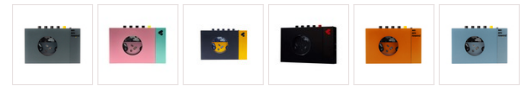

We Are Rewind Portable Cassette Player with Bluetooth, Amy limited edition

253342

Embrace nostalgia with We Are Rewind's modernized cassette players, featuring 12-hour lithium batteries, Bluetooth 5.1 connectivity, and a premium aluminum case. Enjoy analog sound with the quality and convenience of today's technology.

Colour