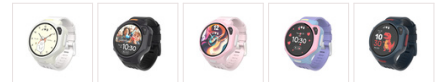

my+
First

Fone R2 Kids Smartwatch, Acai purple

253252

Discover the myFirst Fone R2, a revolutionary smartwatch designed for kids aged 5-12. This all-in-one wearable combines a phone, GPS, music player, 5MP camera, clock, and fitness tracker. Features include a stunning 1.3-inch AMOLED display, customizable Magic Button, sleek design, and the myFirst Circle ecosystem for family connectivity. It's water-resistant, has eSIM technology for global connectivity, and offers comprehensive health monitoring. Enhanced with fun Memoji and GIFs, it's the perfect tech companion for young explorers.

Colour

PRODUCT DETAILS

myFirst Fone R2 - The ultimate all-in-one wearable smartwatch designed specifically for kids.

This innovative device seamlessly combines the functionalities of a phone, GPS tracker, music player, camera, clock, and fitness tracker, making it an ideal choice for children aged 5 to 12. It's fully compatible with the latest FoneOS and the myFirst Circle mobile application, ensuring kids can stay connected with their friends and families safely.

Stunning AMOLED display

This smartwatch boasts a brilliant 1.3-inch AMOLED screen with an enhanced pixel resolution of 360x360, ensuring sharper text and vibrant visuals. Whether you're indoors or outdoors, the screen remains clear and vivid. Thanks to the auto ambient light sensor, the AMOLED display adjusts its brightness according to the surrounding light conditions, all while consuming less power compared to traditional LCD screens.

Customize the New Magic Button

The Magic Button on top of the watch lets you access custom functions with single, double, or long presses. It's designed for both left- and right-handed users and can be operated effortlessly with your index finger. For example, a long press can send a voice message to your mom, a double click can open the camera, and a triple click can play music.