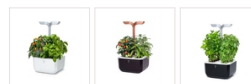

Véritable

Véritable Exky SMART Indoor Garden, Arctic White

254307

The Exky Smart indoor garden offers a simple, year-round solution for cultivating 2 plants with adaptive lighting and efficient Adapt'Light LED technology that optimizes growth and flavor development. Featuring ready-to-use biodegradable lingots and up to 4 weeks of autonomy, this eco-friendly, French-made garden ensures low maintenance and sustainable growth with minimal effort.

Colour

PRODUCT DETAILS

SIMPLE AND WITHOUT EFFORT

The Exky Smart indoor garden makes it easy to cultivate 2 plants all year round thanks to its lighting that adapts to the ambient light. Each garden is sold with 2 lingots: basil and krause parsley.