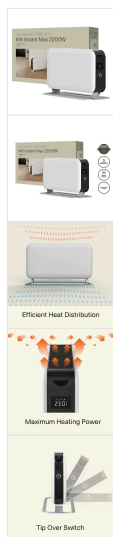

## Mill Instant MAX LED Portable Heater, 2200W, Silent, Electronic Thermostat

252312

Mill's CO2200LEDMAX is a silent, powerful 2200 Watt convector heater suitable for rooms up to 30m<sup>2</sup>. It has a 100% silent operation, beautiful aluminum base, an electronic display and a timer function.

### PRODUCT DETAILS

The beautiful Mill CO2200LEDMAX convector heater is suitable for rooms up to 30m<sup>2</sup>. Thanks to its electronic thermostat, you can accurately set the desired temperature in degrees via the LED display. It is also 100% silent, has 2200 watts of power and a beautiful, stable aluminum base. It also has a timer function with which you can indicate the number of hours on which it should be active. When the timer expires, it goes to standby mode

The CO2200LEDMAX convection heater has beautiful rounded corners and a slightly curved panel. The discreet shape and angle of the feet make the stove seem to float over the floor. A complete stylish heater!

### Specifications

- Power: 2200 Watts
- LED display
- 3 settings for wattage; 1000 – 1200 – 2200 watts
- Electronic thermostat adjustable from 5 to 35 degrees
- Suitable for rooms up to 30 m<sup>2</sup>
- 100% silent operation
- Timer function with which you can indicate the number of hours for how long it should be active
- Heating element material: wire element
- Steel front panels with white aluminum foot
- Overheating & tip-over protection
- Cord: black, 160 cm
- Cord outlet placement: end
- Grounded Connection: Yes
- Product dimensions (W x D x H cm): 62,0 x 24,5 x 38,5 cm