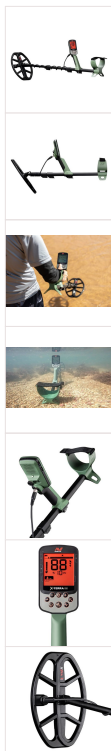

# Minelab X-TERRA PRO waterproof metal detector

255536

Stand out from the crowd and step-up your detecting game with the all-new X-TERRA PRO treasure detector by Minelab. Out of the box, simply set your detector to match your terrain with Park, Field and Beach Search Modes and leave all the hard work up to the detector to start unearthing the treasure you seek. As your skills improve, X-TERRA PRO offers room to grow with PRO-SWITCH (Switchable Frequency Technology), so you can set it to 5, 8, 10, or 15 kHz at the press of a button and take control of any environment or situation that comes your way. Fully IP68 waterproof to 5 m and loaded with features like 5-audio modes, control pod flashlight, and handgrip vibration you'll be detecting like a pro from the moment you start swinging.