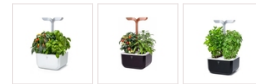

Véritable

Véritable Exky SMART Indoor Garden, copper

254309

The Exky Smart indoor garden offers a simple, year-round solution for cultivating 2 plants with adaptive lighting and efficient Adapt'Light LED technology that optimizes growth and flavor development. Featuring ready-to-use biodegradable lingots and up to 4 weeks of autonomy, this eco-friendly, French-made garden ensures low maintenance and sustainable growth with minimal effort.

Colour

PRODUCT DETAILS

SIMPLE AND WITHOUT EFFORT

The Exky Smart indoor garden makes it easy to cultivate 2 plants all year round thanks to its lighting that adapts to the ambient light. Each garden is sold with 2 lingots: basil and krause parsley.