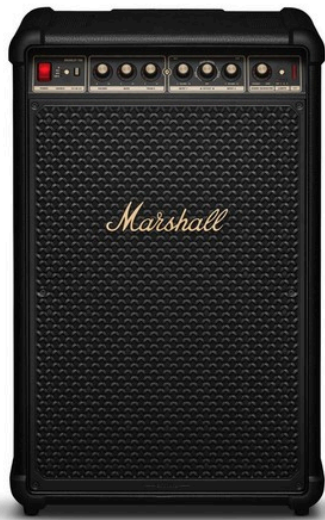

# Marshall

## Marshall Bromley 750

255490

Bring the party anywhere with a show-stealing Bluetooth party speaker built to keep the crowd going. Make the street, forest or garden your venue as this powerful portable speaker can play free from wires for 40+ hours without needing to charge. Bromley 750 has been tuned for all volumes, and makes a heavy statement wherever it shows up. You'll never miss a bass drop, as its 360° True Stereophonic sound can be heard from wherever you're standing, even outdoors. With integrated stage lights, it brings a formidable backdrop to inevitably infamous parties.

Colour