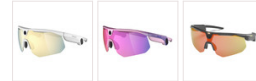

BleeqUp

Ranger AI Sports Camera Glasses Pink

256357

BleeqUp Ranger – 49g AI-powered smart glasses with 120° wide-angle lens, image stabilization, air-conduction audio, intercom & up to 8h battery life.

Colour

PRODUCT DETAILS

The BleeqUp Ranger is a sleek, 49 g pair of AI-powered smart glasses that combines professional-grade sports eyewear with intelligent recording and sharing technology. Ride lighter, freer, and smarter — all while staying protected and connected.