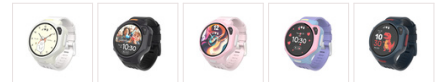

Discover the myFirst Fone R2, a revolutionary smartwatch designed for kids aged 5-12. This all-in-one wearable combines a phone, GPS, music player, 5MP camera, clock, and fitness tracker. Features include a stunning 1.3-inch AMOLED display, customizable Magic Button, sleek design, and the myFirst Circle ecosystem for family connectivity. It's water-resistant, has eSIM technology for global connectivity, and offers comprehensive health monitoring. Enhanced with fun Momoji and GIFs, it's the perfect tech companion for young explorers.

Colour