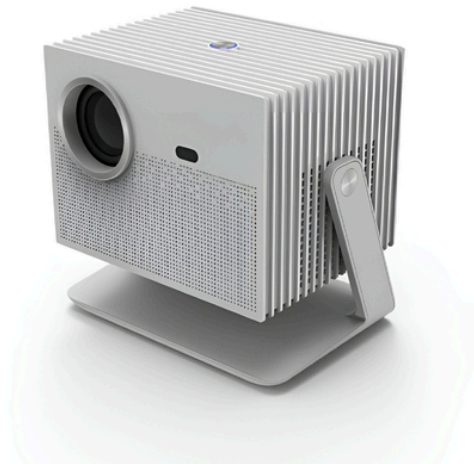

BladeCine Cube 600 True 600 ISO Lumens, White

254338

True 600 ISO Lumens Brightness You Can Trust The Cube 600 achieves its impressive brightness through a specially designed, industry-leading high-transparency pure glass panel, offering more than 30% higher light transmission compared to conventional resin or semi-resin panels. With 600 ISO lumens of true brightness and native 1080P resolution, it brings you crystal-clear, vibrant images for an immersive viewing experience every time.

Colour

PRODUCT DETAILS

Dust-proof Fully Sealed Optical Engine

Say goodbye to the high maintenance costs and hassles of traditional open optical engines. The Cube 600's advanced Dust-proof Fully Sealed Optical Engine keeps your projector free of black spots.

Exclusive Thermoelectric Cooler

Unlike traditional projectors that rely on fan cooling, the Cube 600 features an exclusive Thermoelectric Cooler that boosts cooling efficiency by over 50%. It's the ultimate solution for burn-in issues on LCD projectors.

Portable EPP Case

Effortlessly take your projector anywhere - from camping trips to business meetings - with the durable and lightweight EPP case, designed for superior protection.

What's in the box

- Cube 600
- IR Backlight Remote
- Power Cable
- 360° Adjustable Gimbal
- Carry Case