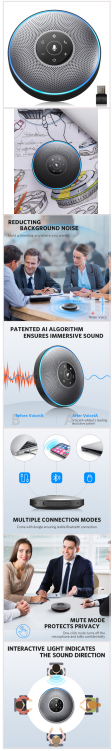

Bluetooth Conference speaker OfficeCore M2

248480

eMeet M2 Bluetooth is a perfect speakerphone for smaller meetings of up to 8 people. Notable features include 10 hours of battery life, 360° voice recognition, noise reduction, vast compatibility with popular meeting software as well as intuitive control buttons.

Colour

Style

M2

PRODUCT DETAILS

360° voice pick-up & smart AI microphone array

Forbes has acclaimed that eMeet speakerphone: "well-built and delivers good call quality". eMeet's conference speakerphone operates perfectly both for meeting room which accommodates up to 8 people and for you to use it at your home office without holding your mobile phone too long or get too close to your computer. And for the times when you don't have access to a separate quiet office, it can also block the surrounding sound.