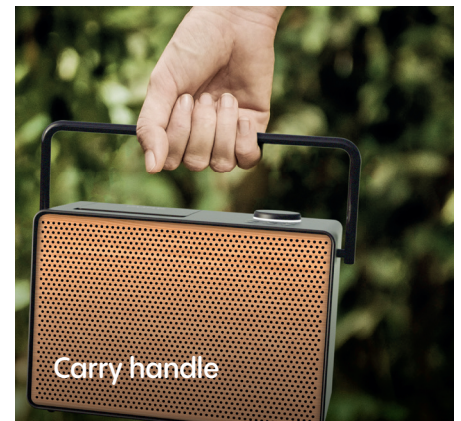

Joyful Listening

Evoked Play - Wood Edition

Versatile Music System with Cherry Wood Grill

Top 5 Features

- Internet, DAB+, Spotify Connect and FM radio
- 2.4-inch foldaway colour display
- 4 preset buttons
- Illuminated volume wheel
- Optional battery pack available

Carry handle

Stereosound

4+ Presets

2x Alarms

Sleep-Timer

Battery pack support*

Evoke Play – Wood Edition

Versatile Music System with Cherry Wood Grill

This versatile sound miracle plays a wide range of audio content on any occasion. As a portable companion for indoors and outdoors, the music system delivers your favourite content from Spotify Connect, international radio stations, DAB+, Bluetooth or FM in rich stereo sound.