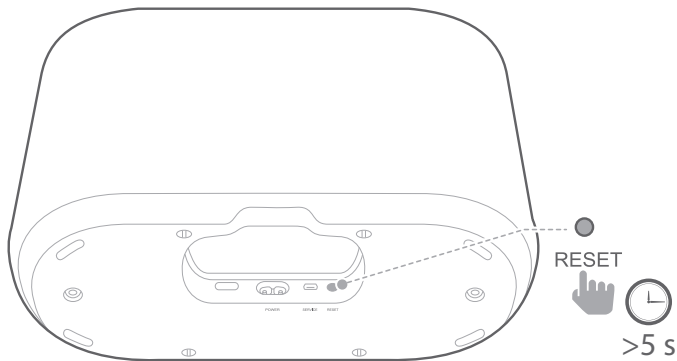

Software Upgrade

The software of your Citation speaker will be automatically upgraded to the latest version when the speaker is connected to the Internet via a Wi-Fi network.

Restore Factory Settings

Press and hold the **RESET** button on the bottom of your Citation speaker for 5 seconds to restore the default settings programmed at the factory. When the factory settings restore is complete, the Citation speaker will automatically power off and restart.

Cleaning and Maintenance

To keep the exterior surface of your Citation speaker clean, unplug the AC power cord from the speaker first, wipe the exterior surfaces gently with a clean, soft cloth.

CAUTION:

- Do not use alcohol, benzene, or thinner to clean the fabric surface.