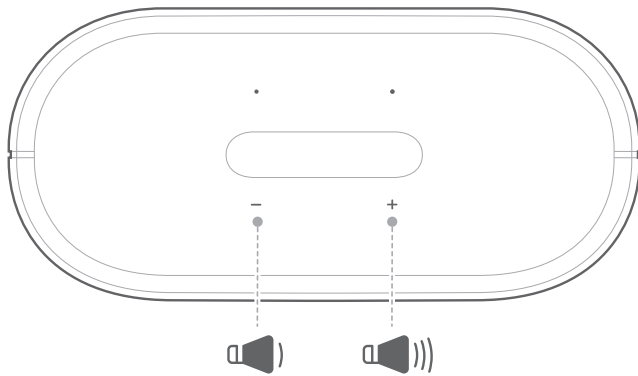

- 2) Select “CITATION 300” / “CITATION 500” to connect.
- 3) When the music is streamed, the name and the singer of the song will be scrolled on the screen.

NOTES:

- Press and hold **Bluetooth** for more than 3 seconds to disconnect all Bluetooth connection and enter pairing mode.
- Bluetooth performance can be affected by the distance between this product and your Bluetooth device and the environment of operation.

Playback Controls

- **||**: Start, pause or resume play.
- **◀/▶**: Skip to previous / next track.

/ SETTINGS

Volume

You have four ways to adjust the volume while playing music:

- Press **-/+** button on the top panel to decrease or increase the volume.