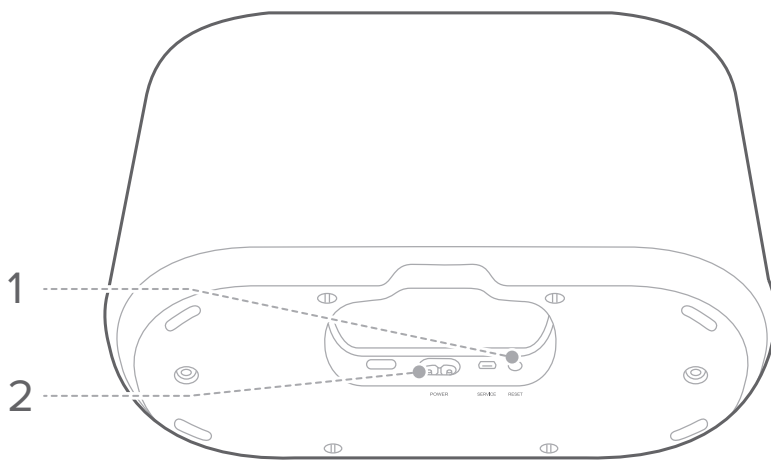

Bottom Side

1. RESET

- Press and hold for 5 seconds to restore the factory settings.

2. POWER

- Connect to the power supply.