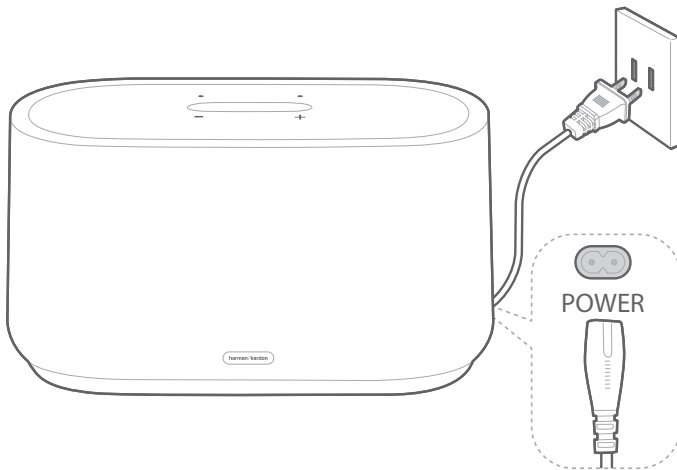

/ POWER ON

NOTES:

1. Use only the provided power cord.
1) Plug one end of the AC power cord into the **POWER** connector on the bottom of the speaker, then plug the other end to a live AC (mains) wall socket.
    → The speaker will automatically power on and the touch screen will turn on.