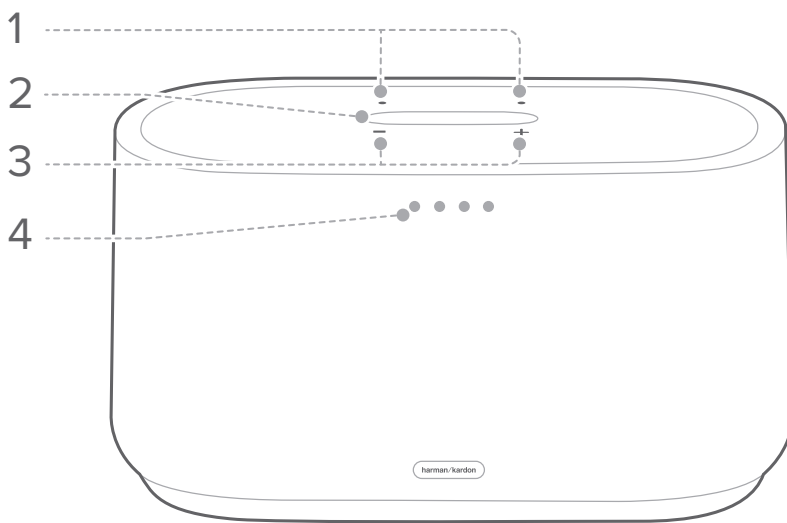

PRODUCT OVERVIEW

Top Panel and Front Side

1. Microphones

2. Touch screen

	• Press to mute or resume the microphone.
	• Press to activate Google Assistant.
	• Press to enter Bluetooth pairing mode. • Press and hold more than 3 seconds to disable Bluetooth.

3. + / - (Volume)

- Press to increase or decrease the volume.

4. LED indicators

○○○○	White (Breathing slowly)	Listening
○○○○	White (Breathing fast)	Responding
●●●●	Amber (Constant)	Microphone muted
○○○○	White (Breathing for three times)	Power on / system startup