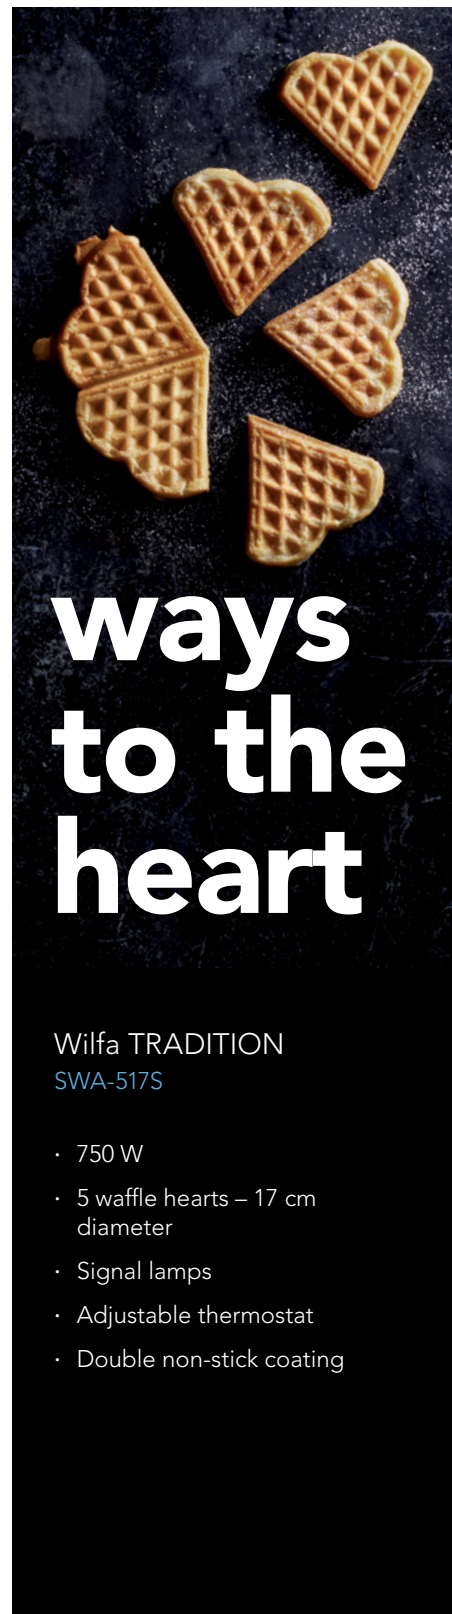

TRADITION

waffle iron

SWA-517S

Article no: 602750

EAN code: 7044876027504

Number in master carton: 6

Consumer carton

Size (cm) (H/L/W): 23,1 / 11,1 / 28,6

Weight (kg): 1,73

Master carton

Size (cm) H/L/W: 47 / 29 / 34,3

Weight (kg): 10,4