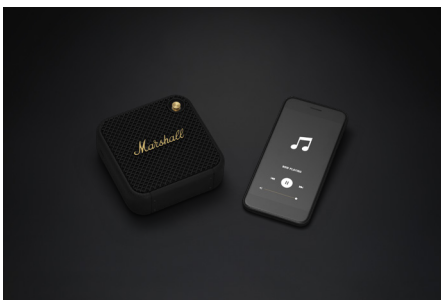

5. PAIR, PLAY AND BRING THE LOUD

1. **Short:** The shortest distance between you and your music is Willen – just pair and play without any complicated set-up.
2. **Medium:** The shortest distance between you and your music is Willen – just pair and play without any complicated set-up. If you want to adjust your sound, you can choose between three equaliser presets in the app.
3. **Long:** The shortest distance between you and your music is Willen – just pair and play without any complicated set-up. If you want to adjust your sound, you can choose between three equaliser presets in the Marshall Bluetooth app. Connect with Bluetooth 5.1 and control your music in the app or enjoy a more hands-on experience by using the front-mounted multi-directional control knob. You'll find everything you need right there on the unit, including the Bluetooth pairing button and LED battery indicator so you can keep track of the level. The pairing button also activates Stack Mode and lets you connect your speaker to others. With Willen, no heavy thinking is required, just heavy listening.