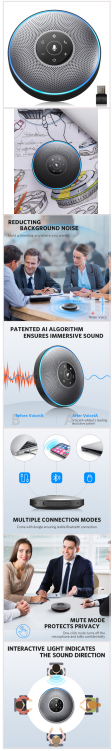

Bluetooth Conference speaker OfficeCore M2

248480

eMeet M2 Bluetooth is a perfect speakerphone for smaller meetings of up to 8 people. Notable features include 10 hours of battery life, 360° voice recognition, noise reduction, vast compatibility with popular meeting software as well as intuitive control buttons.

Kleur

Stijl

M2

PRODUCT DETAILS

360° voice pick-up & smart AI microphone array

Forbes has acclaimed that eMeet speakerphone: "well-built and delivers good call quality". eMeet's conference speakerphone operates perfectly both for meeting room which accommodates up to 8 people and for you to use it at your home office without holding your mobile phone too long or get too close to your computer. And for the times when you don't have access to a separate quiet office, it can also block the surrounding sound.