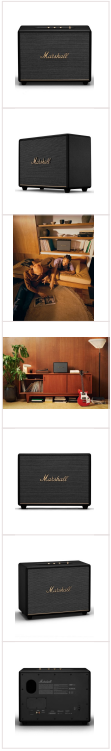

Marshall

Marshall Woburn III Bluetooth loudspeaker, Black

251549

As the heavyweight speaker of the home line-up, Woburn III is guaranteed to fill any space with immersive, home-shaking Marshall signature sound. Woburn III has been re-engineered with a three-way driver system, with a more powerful 6" woofer in a bass-reflex cabinet (tuned lower than previous generations), two 3/4" tweeters and the addition of two 2" midrange drivers. This updated system delivers greater clarity in the midrange, crisp treble and more controlled bass that is so low it nearly reaches the lowest frequency perceivable by the human ear. Angled tweeters and updated waveguides have been added to deliver a consistently solid sound that is so wide it chases you around the room.

Kleur

PRODUCT DETAILS

HOME-SHAKING SOUND

Woburn III has an even wider soundstage than its predecessor and fills any space with immersive, home-shaking Marshall signature sound. Woburn III has been re-engineered with a new three-way driver system, which delivers more controlled, lower-frequency bass and greater clarity in the midrange. This new generation of Woburn has tweeters angled outwards and updated waveguides to deliver a consistently solid sound that is so wide it chases you around the room. Dynamic Loudness adjusts the tonal balance of the sound to ensure your music sounds brilliant at every volume. When you connect with HDMI, Night Mode keeps the neighbours happy, reducing louder sounds while ensuring quiet sounds are still audible.