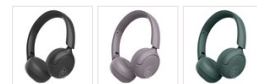

Kleur

PRODUCT DETAILS

Immersive Lab Quality Sound

Enjoy exceptional sound quality via 40mm drivers, bringing deep bass and clarity to your music. With 70+ hours of playtime (40+ hours with ANC on), enjoy uninterrupted music sessions or calls.