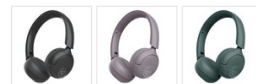

Kleur

PRODUCT DETAILS

Immersive Lab Quality Sound

Enjoy exceptional sound quality via 40mm drivers, bringing deep bass and clarity to your music. With 70+ hours of playtime (40+ hours with ANC on), enjoy uninterrupted music sessions or calls.