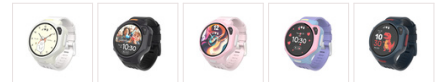

Fone R2 slim horloge voor kinderen, Cotton candy

253253

Discover the myFirst Fone R2, a revolutionary smartwatch designed for kids aged 5-12. This all-in-one wearable combines a phone, GPS, music player, 5MP camera, clock, and fitness tracker. Features include a stunning 1.3-inch AMOLED display, customizable Magic Button, sleek design, and the myFirst Circle ecosystem for family connectivity. It's water-resistant, has eSIM technology for global connectivity, and offers comprehensive health monitoring. Enhanced with fun Momoji and GIFs, it's the perfect tech companion for young explorers.

Kleur

PRODUCT DETAILS

myFirst Fone R2 - The ultimate all-in-one wearable smartwatch designed specifically for kids.

This innovative device seamlessly combines the functionalities of a phone, GPS tracker, music player, camera, clock, and fitness tracker, making it an ideal choice for children aged 5 to 12. It's fully compatible with the latest FoneOS and the myFirst Circle mobile application, ensuring kids can stay connected with their friends and families safely.

Stunning AMOLED display

This smartwatch boasts a brilliant 1.3-inch AMOLED screen with an enhanced pixel resolution of 360x360, ensuring sharper text and vibrant visuals. Whether you're indoors or outdoors, the screen remains clear and vivid. Thanks to the auto ambient light sensor, the AMOLED display adjusts its brightness according to the surrounding light conditions, all while consuming less power compared to traditional LCD screens.

Customize the New Magic Button

The Magic Button on top of the watch lets you access custom functions with single, double, or long presses. It's designed for both left- and right-handed users and can be operated effortlessly with your index finger. For example, a long press can send a voice message to your mom, a double click can open the camera, and a triple click can play music.