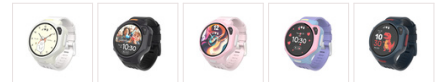

my+
First

Fone R2 slim horloge voor kinderen, Macaron Pink

253254

Discover the myFirst Fone R2, a revolutionary smartwatch designed for kids aged 5-12. This all-in-one wearable combines a phone, GPS, music player, 5MP camera, clock, and fitness tracker. Features include a stunning 1.3-inch AMOLED display, customizable Magic Button, sleek design, and the myFirst Circle ecosystem for family connectivity. It's water-resistant, has eSIM technology for global connectivity, and offers comprehensive health monitoring. Enhanced with fun Momoji and GIFs, it's the perfect tech companion for young explorers.

Kleur

PRODUCT DETAILS

myFirst Fone R2 - The ultimate all-in-one wearable smartwatch designed specifically for kids.

This innovative device seamlessly combines the functionalities of a phone, GPS tracker, music player, camera, clock, and fitness tracker, making it an ideal choice for children aged 5 to 12. It's fully compatible with the latest FoneOS and the myFirst Circle mobile application, ensuring kids can stay connected with their friends and families safely.

Stunning AMOLED display

This smartwatch boasts a brilliant 1.3-inch AMOLED screen with an enhanced pixel resolution of 360x360, ensuring sharper text and vibrant visuals. Whether you're indoors or outdoors, the screen remains clear and vivid. Thanks to the auto ambient light sensor, the AMOLED display adjusts its brightness according to the surrounding light conditions, all while consuming less power compared to traditional LCD screens.

Customize the New Magic Button

The Magic Button on top of the watch lets you access custom functions with single, double, or long presses. It's designed for both left- and right-handed users and can be operated effortlessly with your index finger. For example, a long press can send a voice message to your mom, a double click can open the camera, and a triple click can play music.