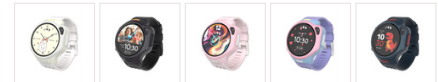

my+
First

Fone R2 slim horloge voor kinderen, Mixed berries

253255

Discover the myFirst Fone R2, a revolutionary smartwatch designed for kids aged 5-12. This all-in-one wearable combines a phone, GPS, music player, 5MP camera, clock, and fitness tracker. Features include a stunning 1.3-inch AMOLED display, customizable Magic Button, sleek design, and the myFirst Circle ecosystem for family connectivity. It's water-resistant, has eSIM technology for global connectivity, and offers comprehensive health monitoring. Enhanced with fun Memoji and GIFs, it's the perfect tech companion for young explorers.

Kleur

PRODUCT DETAILS

myFirst Fone R2 - The ultimate all-in-one wearable smartwatch designed specifically for kids.

This innovative device seamlessly combines the functionalities of a phone, GPS tracker, music player, camera, clock, and fitness tracker, making it an ideal choice for children aged 5 to 12. It's fully compatible with the latest FoneOS and the myFirst Circle mobile application, ensuring kids can stay connected with their friends and families safely.

Stunning AMOLED display

This smartwatch boasts a brilliant 1.3-inch AMOLED screen with an enhanced pixel resolution of 360x360, ensuring sharper text and vibrant visuals. Whether you're indoors or outdoors, the screen remains clear and vivid. Thanks to the auto ambient light sensor, the AMOLED display adjusts its brightness according to the surrounding light conditions, all while consuming less power compared to traditional LCD screens.

Customize the New Magic Button

The Magic Button on top of the watch lets you access custom functions with single, double, or long presses. It's designed for both left- and right-handed users and can be operated effortlessly with your index finger. For example, a long press can send a voice message to your mom, a double click can open the camera, and a triple click can play music.