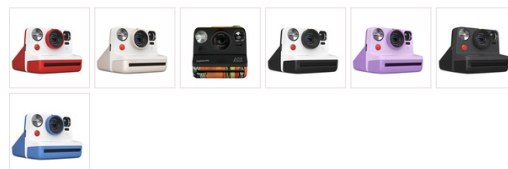

Polaroid Now Gen2 Camera Basquiat Edition LDT

253298

Celebrate creativity with the Polaroid Now Generation 2 Basquiat Edition, uniquely hydro-dipped in Jean-Michel Basquiat's iconic artwork, 'Boy and Dog in a Johnnypump, 1982'. This exclusive collectible camera comes with unique Polaroid frames designed with Basquiat's art, making each shot a masterpiece. Own a piece of Polaroid history and capture life with style and spontaneity.

Kleur