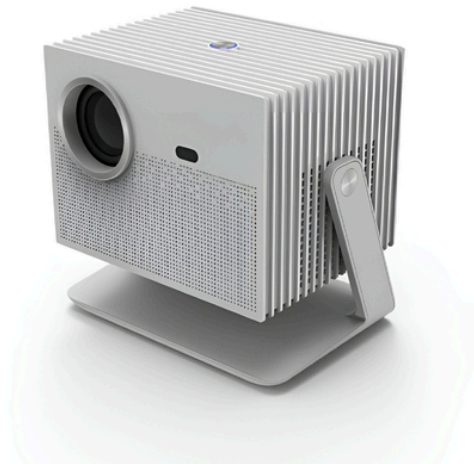

BladeCine Cube 600 True 600 ISO Lumens, White

254338

True 600 ISO Lumens Brightness You Can Trust The Cube 600 achieves its impressive brightness through a specially designed, industry-leading high-transparency pure glass panel, offering more than 30% higher light transmission compared to conventional resin or semi-resin panels. With 600 ISO lumens of true brightness and native 1080P resolution, it brings you crystal-clear, vibrant images for an immersive viewing experience every time.

Farge

PRODUCT DETAILS

Dust-proof Fully Sealed Optical Engine

Say goodbye to the high maintenance costs and hassles of traditional open optical engines. The Cube 600's advanced Dust-proof Fully Sealed Optical Engine keeps your projector free of black spots.

Exclusive Thermoelectric Cooler

Unlike traditional projectors that rely on fan cooling, the Cube 600 features an exclusive Thermoelectric Cooler that boosts cooling efficiency by over 50%. It's the ultimate solution for burn-in issues on LCD projectors.

Portable EPP Case

Effortlessly take your projector anywhere - from camping trips to business meetings - with the durable and lightweight EPP case, designed for superior protection.

What's in the box

- Cube 600
- IR Backlight Remote
- Power Cable
- 360° Adjustable Gimbal
- Carry Case