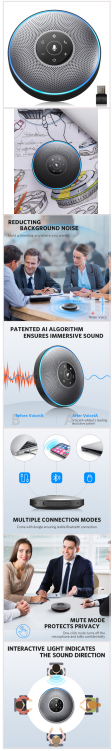

Bluetooth Conference speaker OfficeCore M2

248480

eMeet M2 Bluetooth is a perfect speakerphone for smaller meetings of up to 8 people. Notable features include 10 hours of battery life, 360° voice recognition, noise reduction, vast compatibility with popular meeting software as well as intuitive control buttons.

Kolory

Styl

M2

PRODUCT DETAILS

360° voice pick-up & smart AI microphone array

Forbes has acclaimed that eMeet speakerphone: "well-built and delivers good call quality". eMeet's conference speakerphone operates perfectly both for meeting room which accommodates up to 8 people and for you to use it at your home office without holding your mobile phone too long or get too close to your computer. And for the times when you don't have access to a separate quiet office, it can also block the surrounding sound.