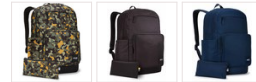

PRODUCT DETAILS

Size **29L**

FEATURES

- Padded sleeve provides quality protection for laptops up to 15.6"
- Dedicated slip pocket fits tablets up to 10"
- Contoured padded shoulder straps and an air mesh back panel for airflow
- Two large side pockets conveniently store water bottles or other small items
- Front organization pocket includes storage for small electronics and pens, a key keeper and a zippered privacy pocket
  - Two spacious main compartments, each big enough to fit books, folders, notebooks and personal items
  - 100% recycled 600D polyester body material combined with padded, durable 100% recycled 1200D polyester base that's built to last
  - Quick-access front pocket with soft lining to protect valuables
  - Web haul handle to easily grab and go

Specs

Product Attributes

EAN:	0085854252881
Manufacturer number:	3204797
Product weight:	0.756 kilograms