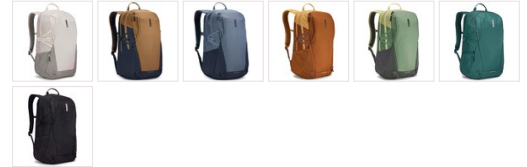

EnRoute Backpack 21L Mallard Green

250696

A daypack with unique L-shaped opening, discrete SafeZone valuables storage and spacious yet integrated zippered side pockets.

Kolory

PRODUCT DETAILS

Size 26L, 23L, **21L**, 30L

Modern style with outdoor-inspired details

A perfect balance between sporty and sleek, Thule EnRoute backpacks incorporate ripstop fabrics, hidden lash points, vibrant color display and discrete pocketing to form a refined collection of bags built for urban commuters and students alike.

Protection & storage for professional gear

Safeguard a 15.6" laptop and 10" tablet in dedicated, padded pockets and pack other daily essentials in a spacious main compartment with plenty of organization.

Unique Access

An L-shaped top-load opening provides high visibility into the main compartment to easily locate items, and to pack and unload everyday-belongings all in one place.

Discrete SafeZone

The well-integrated, hard-shell SafeZone compartment protects a phone, sunglasses or other small valuables from being crushed.