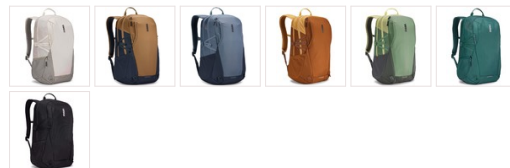

EnRoute Backpack 21L Pelican/Vetiver

250697

A daypack with unique L-shaped opening, discrete SafeZone valuables storage and spacious yet integrated zippered side pockets.

Kolory

PRODUCT DETAILS

Size 26L, 23L, **21L**, 30L

Modern style with outdoor-inspired details

A perfect balance between sporty and sleek, Thule EnRoute backpacks incorporate ripstop fabrics, hidden lash points, vibrant color display and discrete pocketing to form a refined collection of bags built for urban commuters and students alike.

Protection & storage for professional gear

Safeguard a 15.6" laptop and 10" tablet in dedicated, padded pockets and pack other daily essentials in a spacious main compartment with plenty of organization.

Unique Access

An L-shaped top-load opening provides high visibility into the main compartment to easily locate items, and to pack and unload everyday-belongings all in one place.

Discrete SafeZone

The well-integrated, hard-shell SafeZone compartment protects a phone, sunglasses or other small valuables from being crushed.