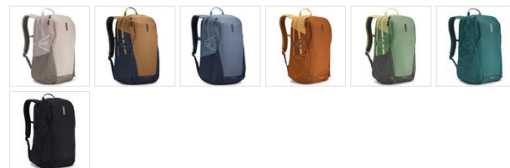

EnRoute Backpack 23L Black

250698

A daypack with unique L-shaped opening, discrete SafeZone valuables storage and spacious yet integrated zippered side pockets.

Kolory

PRODUCT DETAILS

Size 26L, **23L**, 21L, 30L

Modern style with outdoor-inspired details

A perfect balance between sporty and sleek, Thule EnRoute backpacks incorporate ripstop fabrics, hidden lash points, vibrant color display and discrete pocketing to form a refined collection of bags built for urban commuters and students alike.

Protection & storage for professional gear

Safeguard a 15.6" laptop and 10" tablet in dedicated, padded pockets and pack other daily essentials in a spacious main compartment with plenty of organization.

Unique Access

An L-shaped top-load opening provides high visibility into the main compartment to easily locate items, and to pack and unload everyday-belongings all in one place.

Discrete SafeZone

The well-integrated, hard-shell SafeZone compartment protects a phone, sunglasses or other small valuables from being crushed.