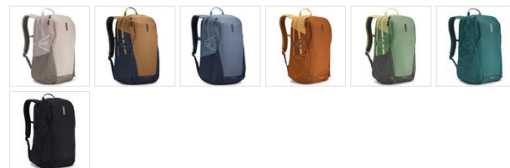

EnRoute Backpack 23L Ochre/Golden

250701

A daypack with unique L-shaped opening, discrete SafeZone valuables storage and spacious yet integrated zippered side pockets.

Kolory

PRODUCT DETAILS

Size 26L, **23L**, 21L, 30L

Modern style with outdoor-inspired details

A perfect balance between sporty and sleek, Thule EnRoute backpacks incorporate ripstop fabrics, hidden lash points, vibrant color display and discrete pocketing to form a refined collection of bags built for urban commuters and students alike.

Protection & storage for professional gear

Safeguard a 15.6" laptop and 10" tablet in dedicated, padded pockets and pack other daily essentials in a spacious main compartment with plenty of organization.

Unique Access

An L-shaped top-load opening provides high visibility into the main compartment to easily locate items, and to pack and unload everyday-belongings all in one place.

Discrete SafeZone

The well-integrated, hard-shell SafeZone compartment protects a phone, sunglasses or other small valuables from being crushed.