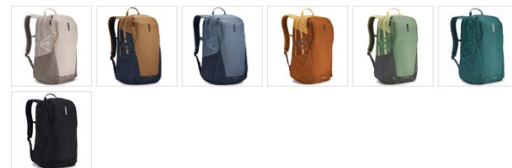

EnRoute Backpack 23L Agave/Basil

250702

A daypack with unique L-shaped opening, discrete SafeZone valuables storage and spacious yet integrated zippered side pockets.

Kolory

PRODUCT DETAILS

Size 26L, **23L**, 21L, 30L

Modern style with outdoor-inspired details

A perfect balance between sporty and sleek, Thule EnRoute backpacks incorporate ripstop fabrics, hidden lash points, vibrant color display and discrete pocketing to form a refined collection of bags built for urban commuters and students alike.

Protection & storage for professional gear

Safeguard a 15.6" laptop and 10" tablet in dedicated, padded pockets and pack other daily essentials in a spacious main compartment with plenty of organization.

Unique Access

An L-shaped top-load opening provides high visibility into the main compartment to easily locate items, and to pack and unload everyday-belongings all in one place.

Discrete SafeZone

The well-integrated, hard-shell SafeZone compartment protects a phone, sunglasses or other small valuables from being crushed.