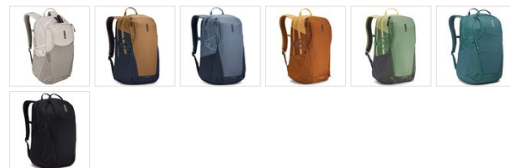

EnRoute Backpack 26L Pelican/Vetiver

250705

A daypack with unique L-shaped opening, discrete SafeZone valuables storage and spacious yet integrated zippered side pockets.

Kolory

PRODUCT DETAILS

Size **26L, 23L, 21L, 30L**

Modern style with outdoor-inspired details

A perfect balance between sporty and sleek, Thule EnRoute backpacks incorporate ripstop fabrics, hidden lash points, vibrant color display and discrete pocketing to form a refined collection of bags built for urban commuters and students alike.

Protection & storage for professional gear

Safeguard a 15.6" laptop and 10" tablet in dedicated, padded pockets and pack other daily essentials in a spacious main compartment with plenty of organization.

Unique Access

An L-shaped top-load opening provides high visibility into the main compartment to easily locate items, and to pack and unload everyday-belongings all in one place.

Discrete SafeZone

The well-integrated, hard-shell SafeZone compartment protects a phone, sunglasses or other small valuables from being crushed.