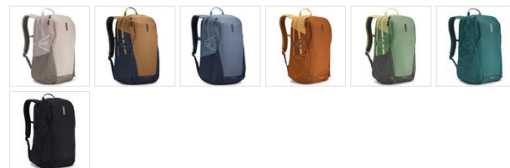

## Thule EnRoute Backpack 23L, Fennel/Dark Slate

253513

A daypack with unique L-shaped opening, discrete SafeZone valuables storage and spacious yet integrated zippered side pockets.

Kolory

### PRODUCT DETAILS

Size 26L, **23L**, 21L, 30L

#### Modern style with outdoor-inspired details

A perfect balance between sporty and sleek, Thule EnRoute backpacks incorporate ripstop fabrics, hidden lash points, vibrant color display and discrete pocketing to form a refined collection of bags built for urban commuters and students alike.